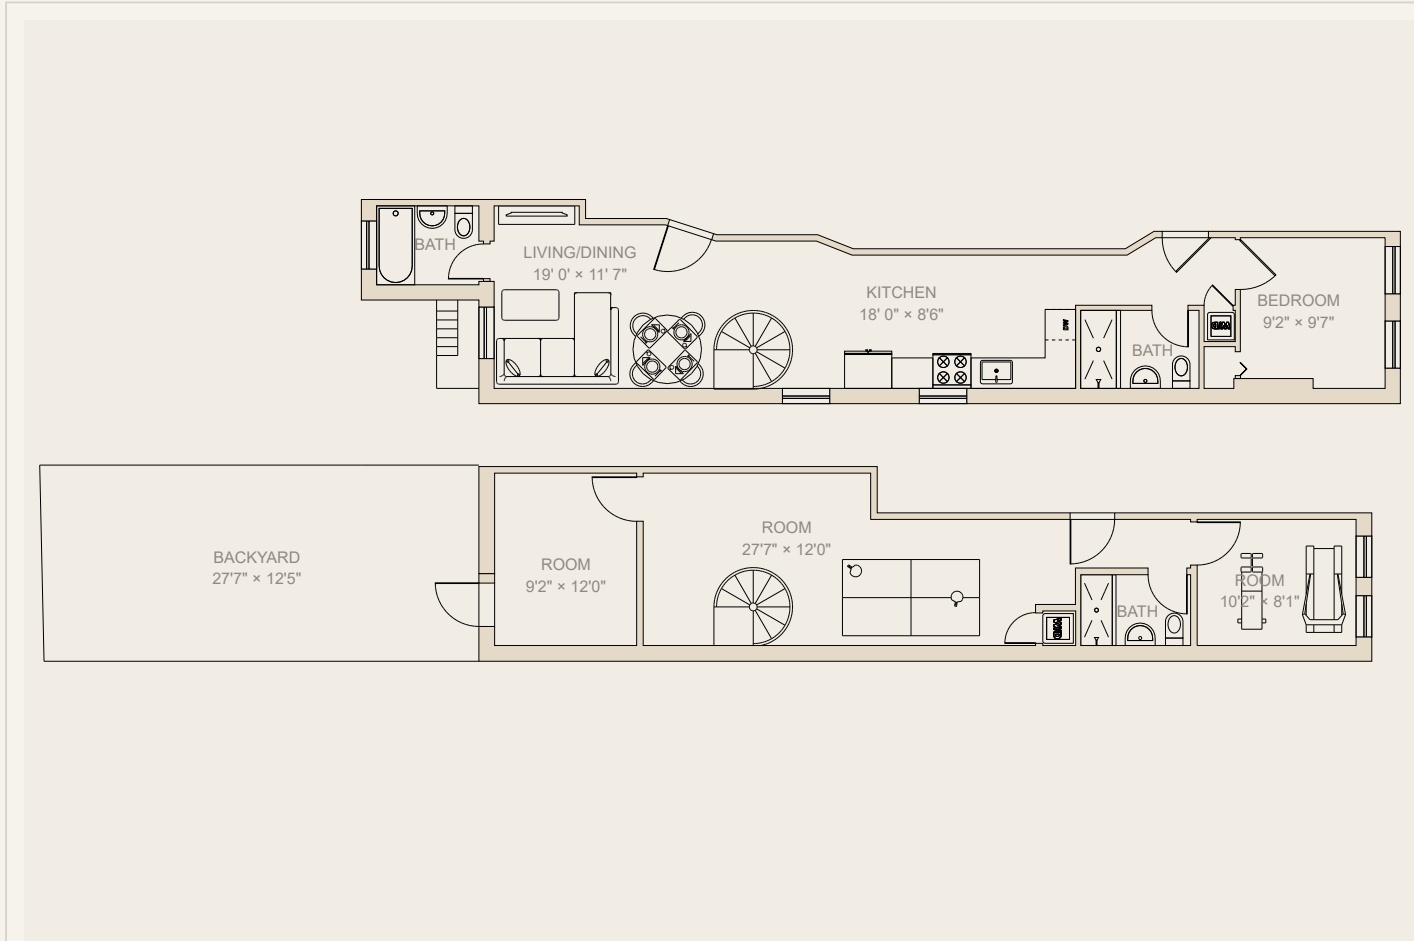

# THE ARCHER 1A

PROPERTY OVERVIEW  
SPONSOR SALES

888 Flushing Avenue, Brooklyn, NY 11206

BEDROOMS

1

BATHROOMS

3

INTERIOR