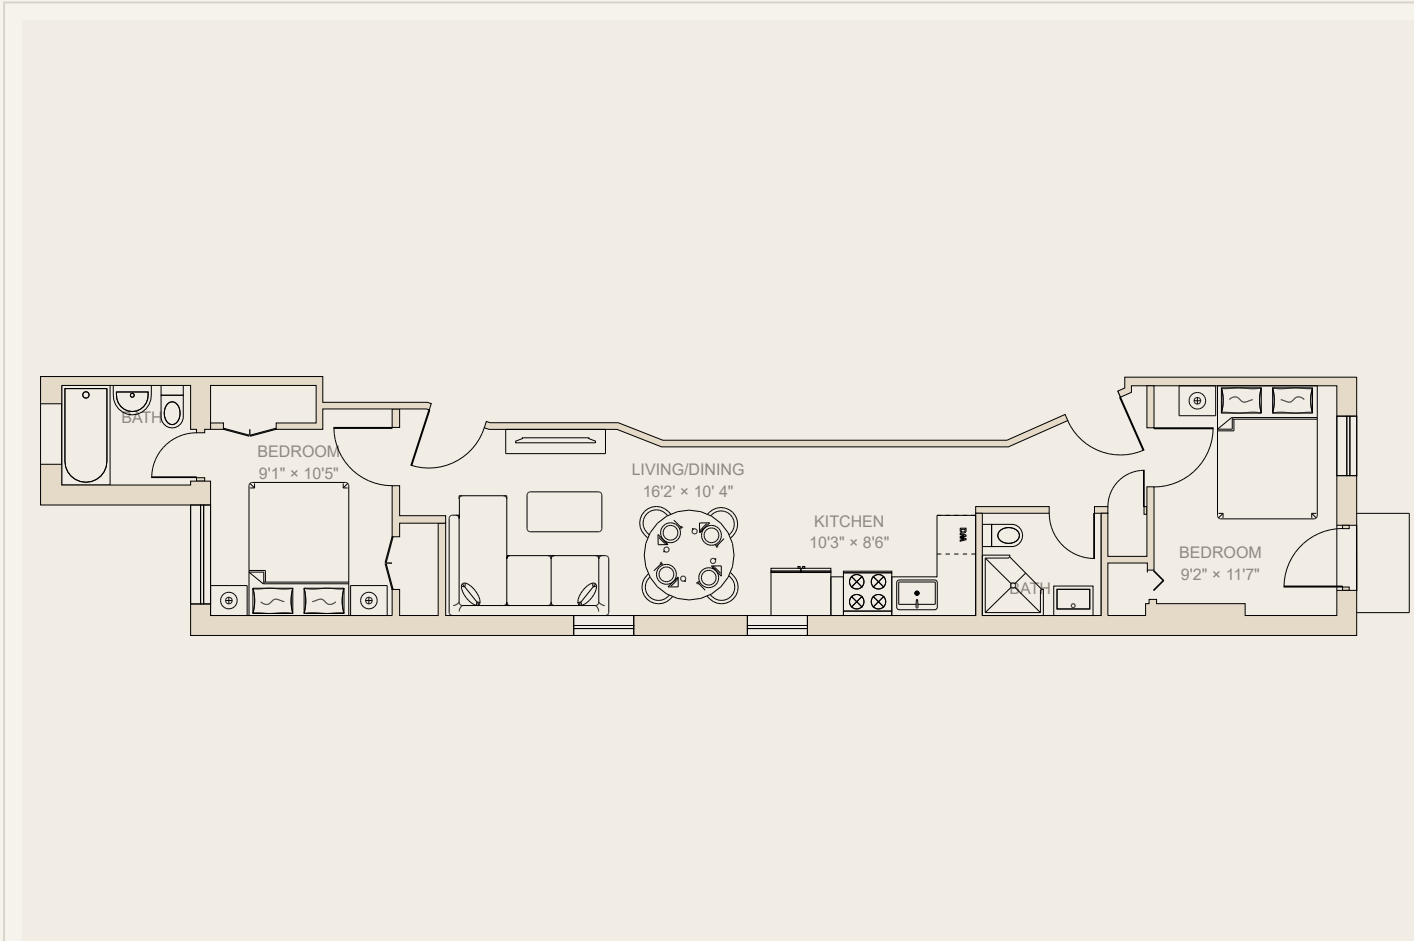

SAFDIE
REALTY GROUP

THE ARCHER 4A

PROPERTY OVERVIEW
SPONSOR SALES

888 Flushing Avenue, Brooklyn, NY 11206

BEDROOMS

2

BATHROOMS

2